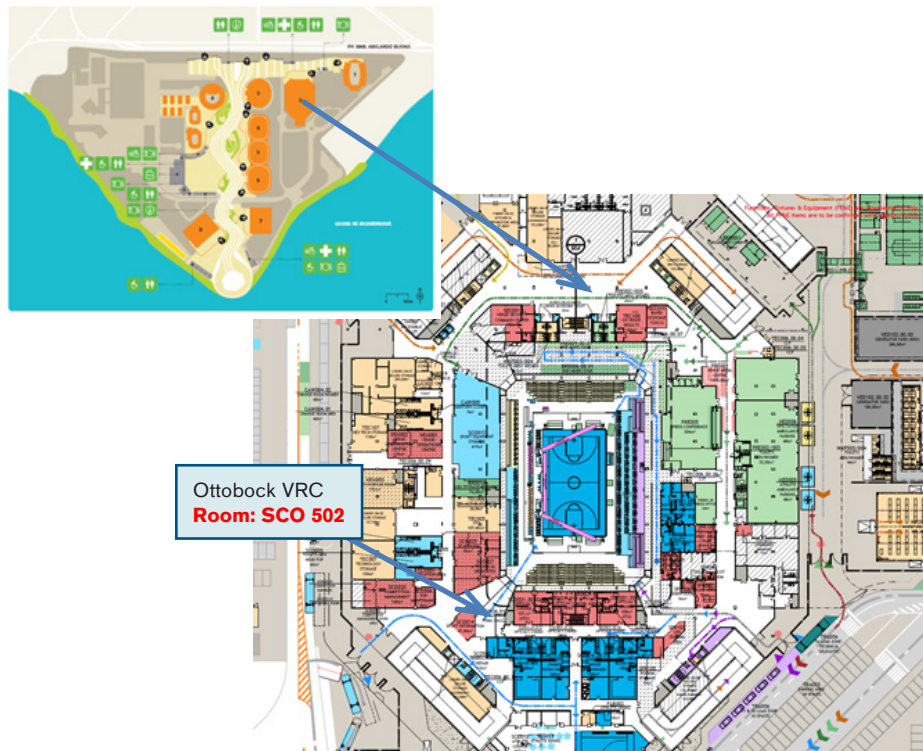

## 2.1.4 Rio Olympic Arena

\* Operating times already start on the 7th September: 8:00 – 12:00

#### Keypick-up / drop-off for Venue Repair Service center SCO 502

Key pick-up room for the Ottobock Venue Repair Service Centre is in SCO 20.