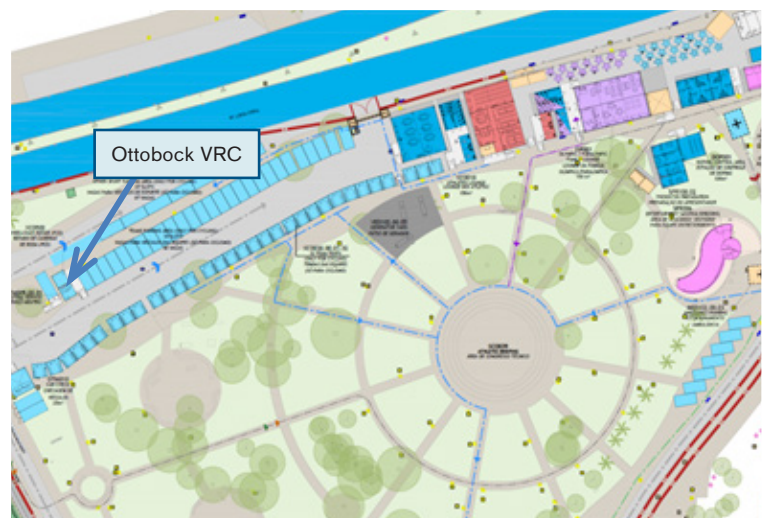

## 2.1.7 Pontal

### Keypick-up / drop-off for Venue Repair Service center SCO 502

Key pick-up room for the Ottobock Venue Repair Service Centre is in SCO 20.