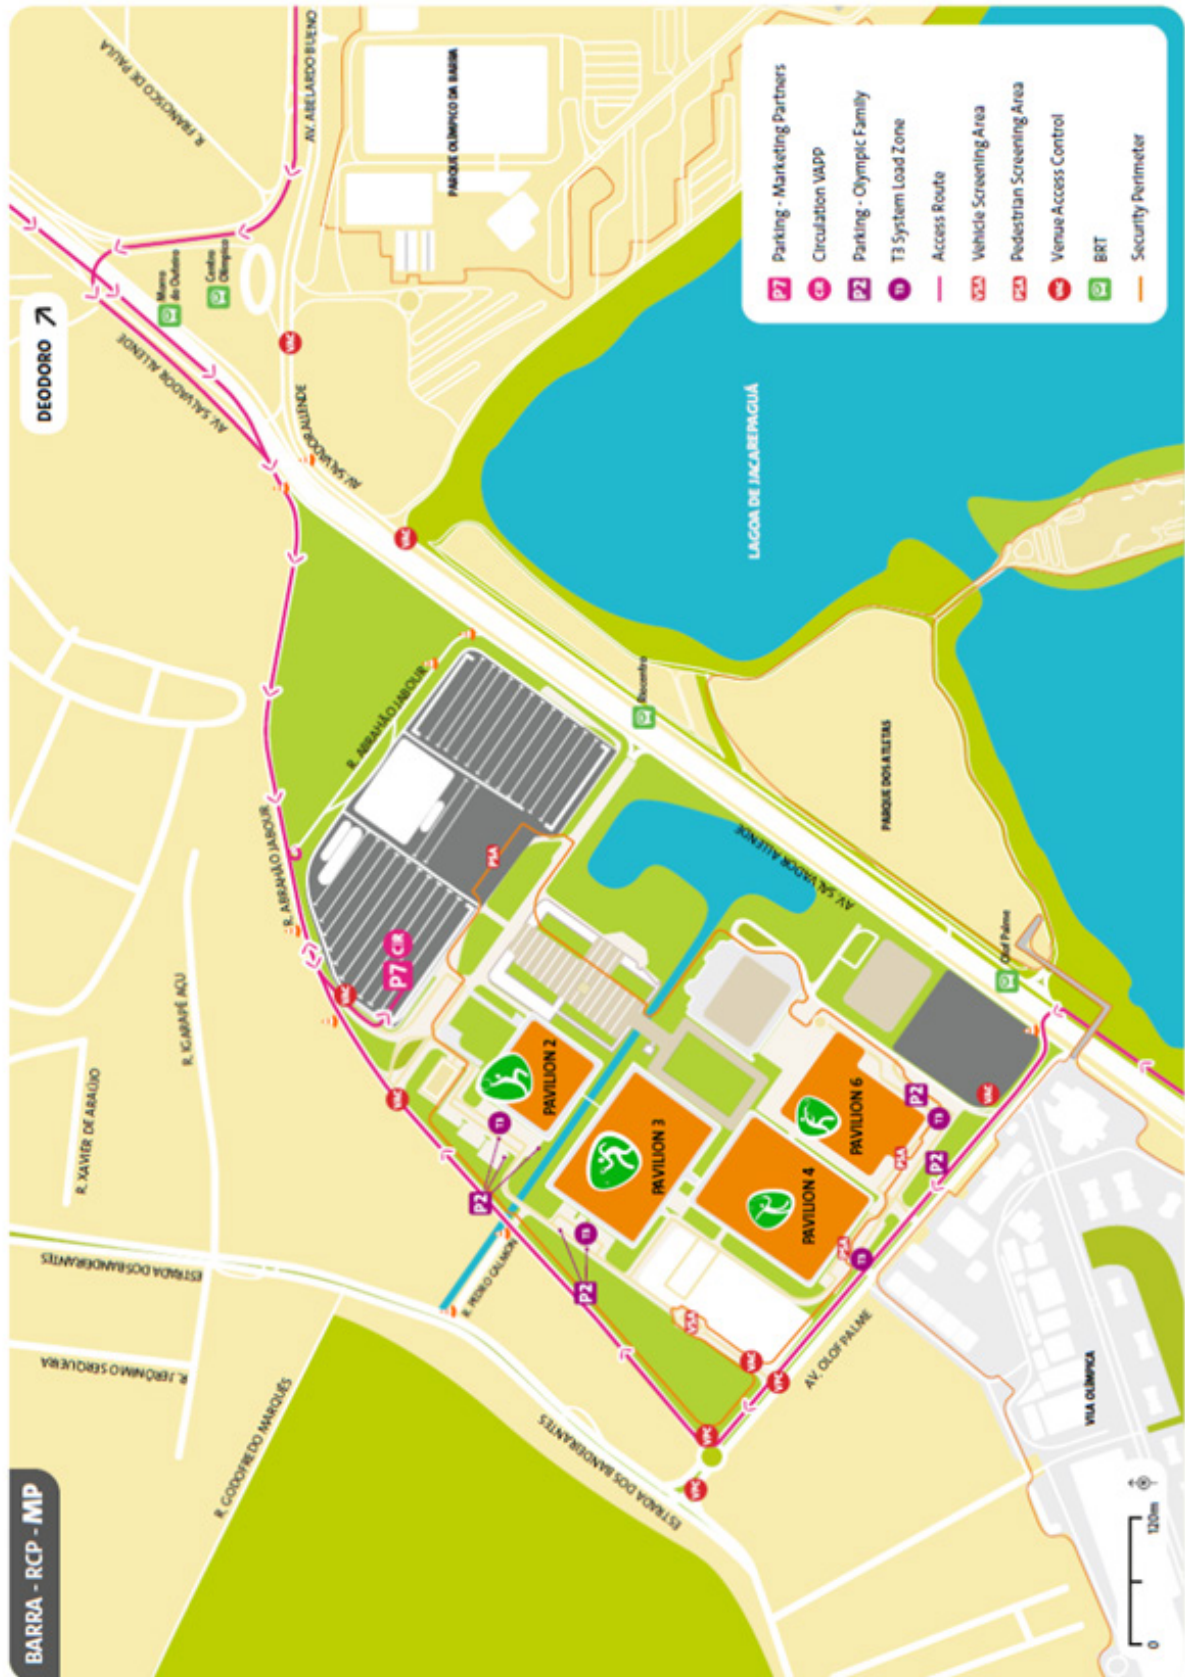

2.1.6 Rio Centro

2.1.6.2 Pavilion 6

Operating dates and times

Date	Sport	Operating times
9th September	Sitting Volleyball	9:00 – 16:00 & 15:00 - 23:00
10th September	Sitting Volleyball	9:00 – 16:00 & 15:00 - 23:00
11th September	Sitting Volleyball	9:00 – 16:00 & 15:00 - 23:00
12th September	Sitting Volleyball	9:00 – 16:00 & 15:00 - 23:00
13th September	Sitting Volleyball	9:00 – 16:00 & 15:00 - 23:00
14th September	Sitting Volleyball	9:00 – 16:00 & 15:00 - 23:00
15th September	Sitting Volleyball	12:30 – 23:00
16th September	Sitting Volleyball	12:30 – 23:00
17th September	Sitting Volleyball	15:30 – 23:00
18th September	Sitting Volleyball	8:30 – 16:00

* Operating times already start on the 8th September: 8:00 – 12:00

Keypick-up / drop-off for Venue Repair Service center SCO 502 and SCO 503

Key pick-up room for the Ottobock Venue Repair Service Centre is in SCO 20.