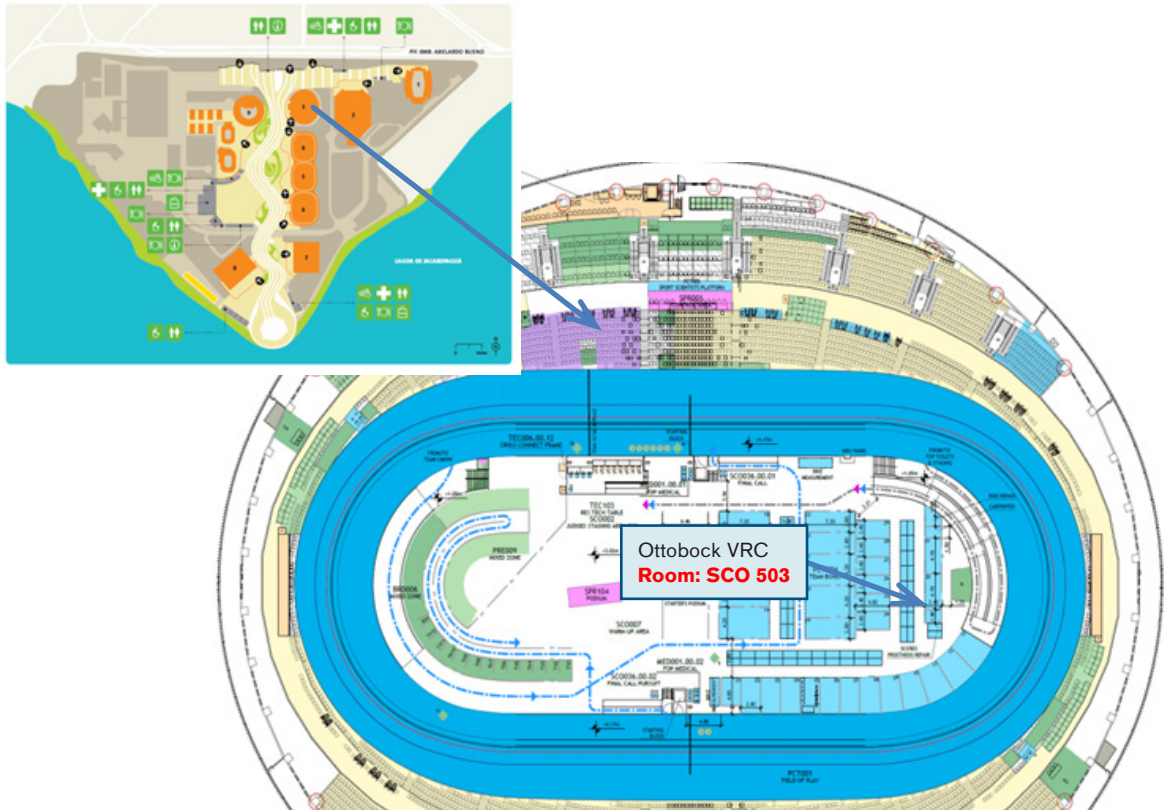

2.1.3 Olympic Veldrome

Operating dates and times

| Date | Sport | Operating times* |
|----------------|---------------|------------------------------|
| 8th September | Cycling track | 9:00 – 13:30 & 15:30 – 19:15 |
| 9th September | Cycling track | 9:00 – 13:55 & 15:30 – 20:30 |
| 10th September | Cycling track | 9:00 – 13:45 & 15:30 – 20:50 |
| 11th September | Cycling track | 9:00 – 14:30 |

* Operating times already start on the 7th September: 8:00 – 12:00

Keypick-up / drop-off for Venue Repair Service center SCO 503

Key pick-up room for the Ottobock Venue Repair Service Centre is in SCO 20