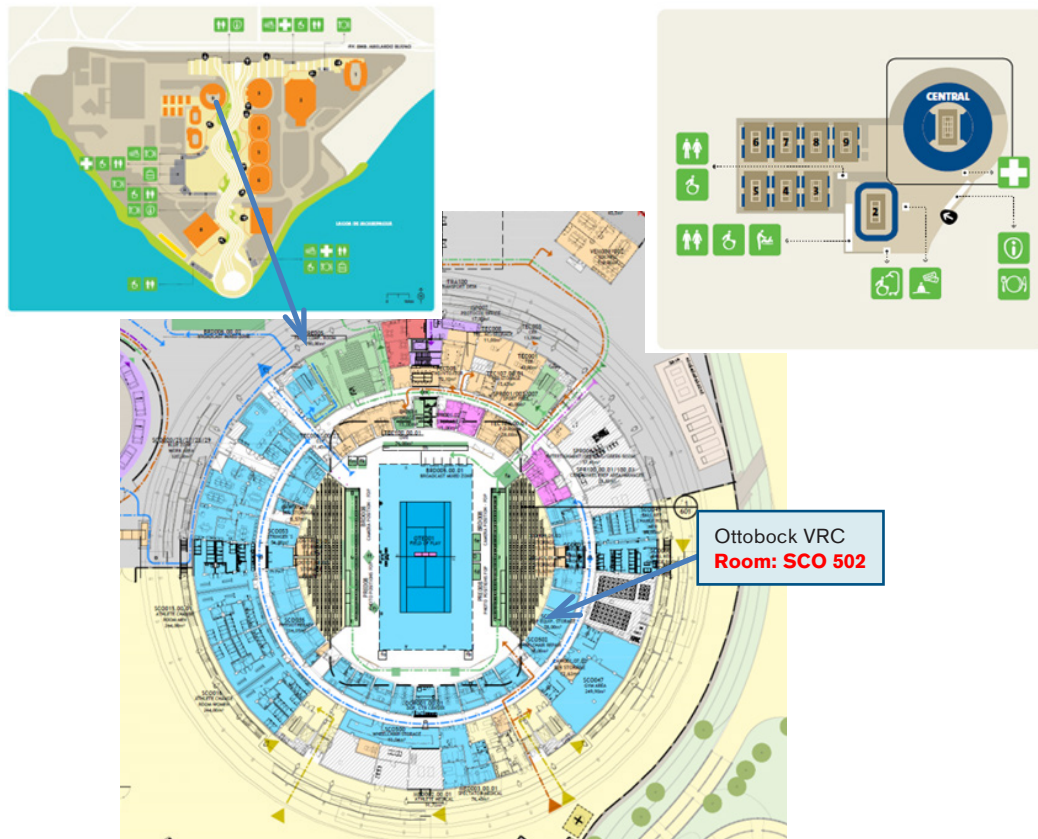

2.1.5 Olympic Tennis Center

Operating dates and times

Date	Sport	Court	Operating times*
9th September	Wheelchair Tennis	Central, 2, 3-9	10:00 – 17:00 & 16:30 – 23:30
10th September	Wheelchair Tennis	Central, 2, 3-9	10:00 – 17:00 & 16:30 – 23:30
11th September	Wheelchair Tennis	Central, 2, 3-9	10:00 – 17:00 & 16:30 – 23:30
12th September	Wheelchair Tennis	Central, 2, 3-9	10:00 – 17:00 & 16:30 – 23:30
13th September	Wheelchair Tennis	Central, 2, 3-9	11:00 – 17:30 & 17:00 – 23:30
14th September	Wheelchair Tennis	Central, Court 2	11:00 – 17:30 & 17:00 – 23:30
15th September	Wheelchair Tennis	Central Court	11:00 – 17:30 & 17:00 – 23:30
16th September	Wheelchair Tennis	Central Court	11:00 – 17:30 & 17:00 – 23:30

* Operating times already start on the 7th September: 8:00 – 12:00 and end on the 17th September: 11: - 17:30 and 17:00 – 23:30

Keypick-up / drop-off for Venue Repair Service center SCO 502

Key pick-up room for the Ottobock Venue Repair Service Centre is in SCO 20.