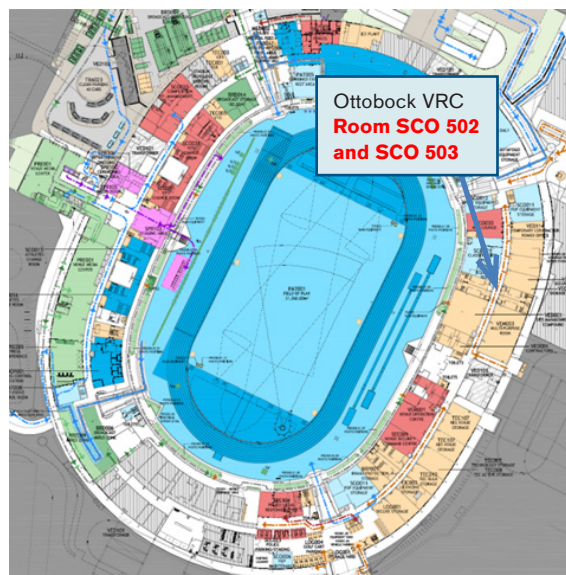

## 2.3.1 Olympic Stadium

**Olympic Stadium: Main competition**

### Warm-up Stadium

\* Operating times already start on the 07th September: 8:00 – 12:00 in both stadiums

\*\* Operating times are for the Olympic Stadium and the warm-up stadium